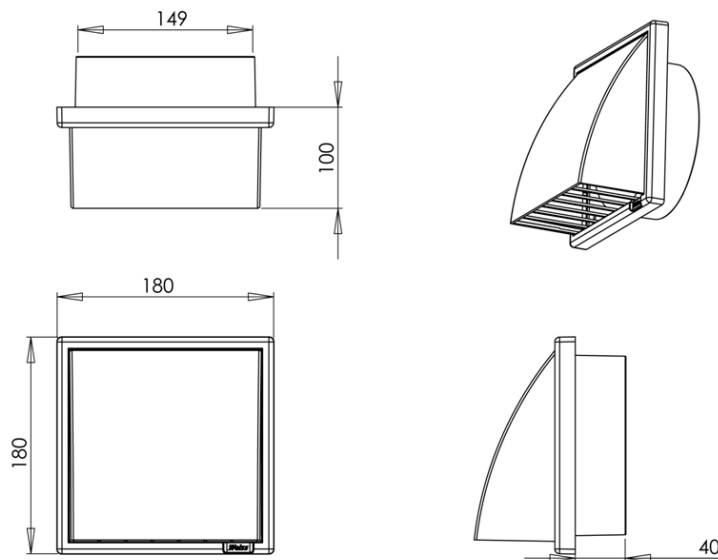

Technical Data Sheet

WEISS™

HSCWL150

150mm Cowl Outlet Vent

Hangsell

Dimensions

Cut-out size

155mm