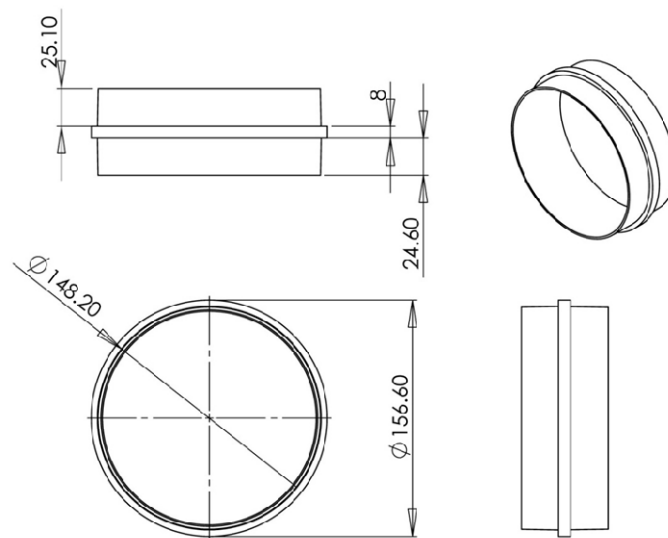

### Dimensions

To fit duct size

150mm