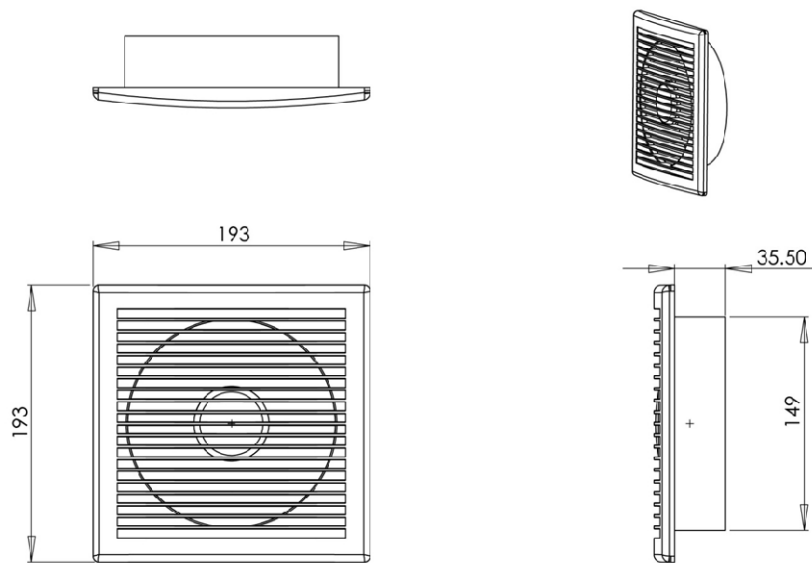

### Dimensions

Cut-out size

155mm