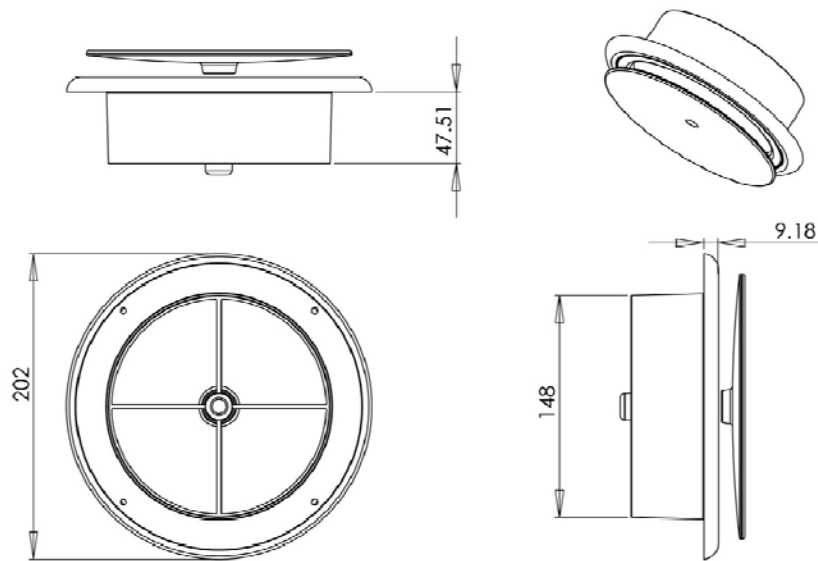

## ADJVENT-CVS

150mm Adjustable Inlet/Outlet Vent

Bag

### Dimensions

Cut-out size

155mm

### General

Plastic inlet/outlet vent with 150mm boss